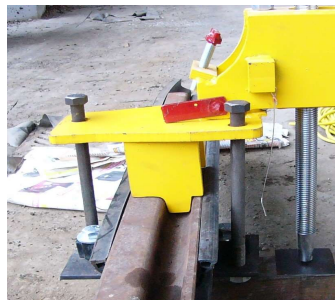

IRON HORSE
ENGINEERING COMPANY

P.O. Box 775
15567 Main Market Road
Parkman, Ohio 44080
440-548-2005 Phone
440-548-2115 Fax
sales@ironhorseeng.com

www.ironhorseeng.com