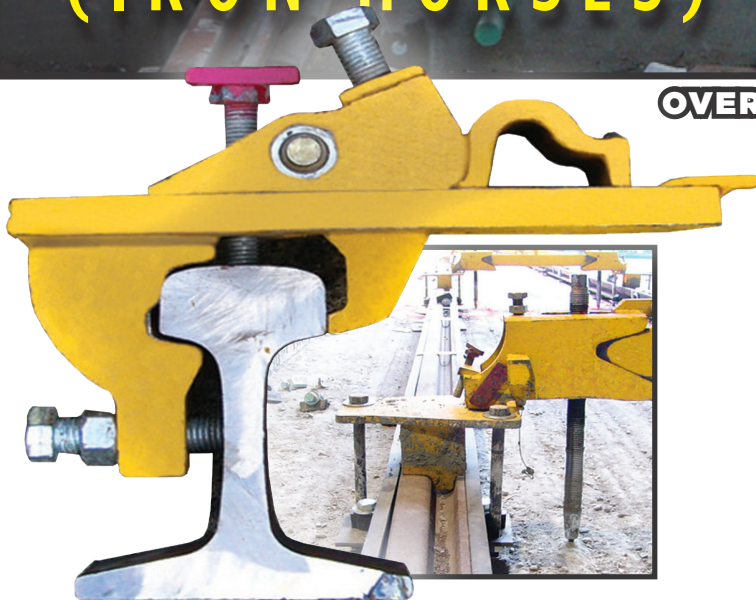

# GAUGE SUPPORT FIXTURES (IRON HORSES)

Reduced labor cost

Rental & Buyback programs

Fits any rail section

Quick, fool proof installation

Reusable

**OVER 1 MILLION MILES OF TRACK SOLUTIONS**

www.ironhorseeng.com || p. 440.548.2005 || f. 440.548.2115 || sales@ironhorseeng.com

One of the first products offered by Iron Horse Engineering, Gauge Support Fixtures allow for “top-down” construction, significantly reducing installation times. By supporting the rail from above, contractors are able to make adjustments in gauge and alignment with ease, prior to pouring concrete. GSF’s reduce the need for additional shimming and adjustments typically required in “bottom-up” installation.

**Benefits** Reduced labor cost  
Rental & Buyback programs  
Fits any rail section  
Quick, fool proof installation  
Reusable

**Features** Simplicity- Fully adjustable gauge, cant, and elevation  
Made from high quality steel for repeat use  
Head grabbers or bottom support plates available  
Rental, maintenance and Buyback programs  
Adaptability- Multiple gauge & rail profiles  
Shimless construction